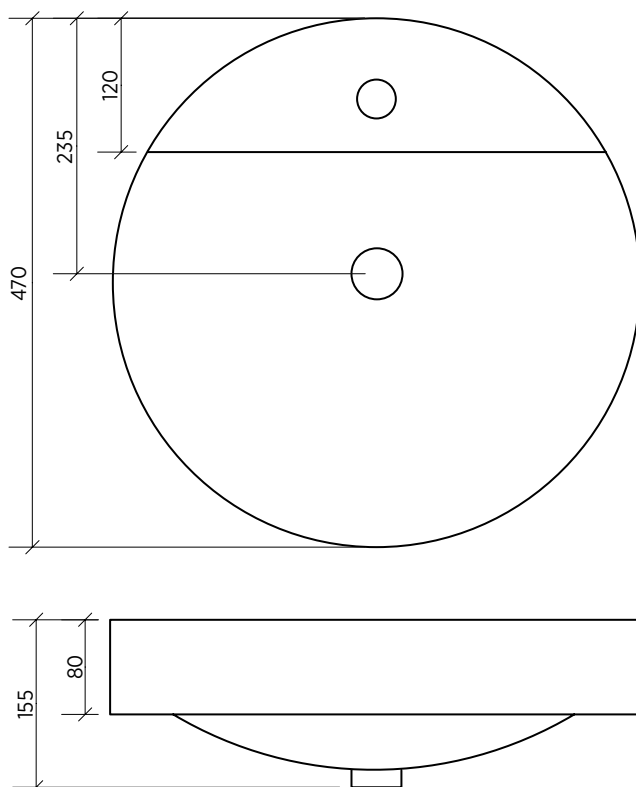

## Inset above counter basin, round

This contemporary classic inset basin has a distinctive curved bowl and built-in tap platform.

|            |  |
|------------|--|
| ORDER CODE | SBC-002  |
| TAPHOLE    | One taphole.   |
| WASTE      | Suits standard 32 mm overflow waste (not supplied)   |
| OVERFLOW   | Basin has integrated overflow.   |
| CAPACITY   | 6 litres.  |
| MATERIAL   | White vitreous china.  |
| COLOUR     | White.   |
| FIXING     | Always use the actual basin to verify cutout.<br>Use acetic cured silicone sealant. Do not use epoxy type adhesives. |

### Please note

- All measurements are in millimetres.
- Dimensions are nominal and subject to normal ceramic manufacturing variations of  $\pm 5$ mm.
- Fixing: Use acetic cured silicone sealant. Do not use epoxy type adhesives.
- Always use the actual basin to verify cutout.
- Specifications may vary without notice as part of our continuous improvement practices.
- Clean with a damp cloth. Do not use abrasive cleaners, liquids or pastes.